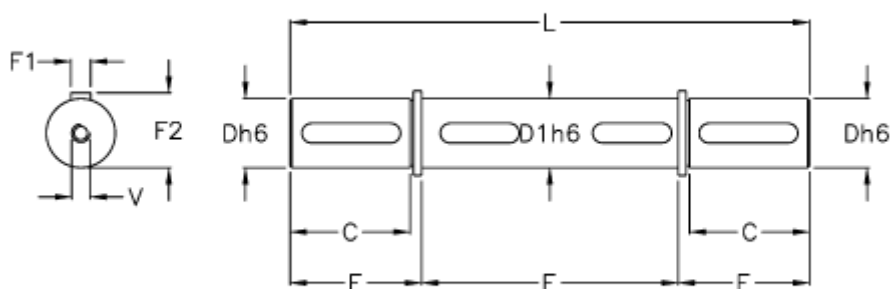

Article number: 392908602

Description: double outputshaft for VF 86 /W 86

Measures

C	= 60	M = 268
D	= 35	V = M10x25
D1	= 35	
Description	= -	
E	= 64	
F	= 140	
F1	= 10	
F2	= 38	